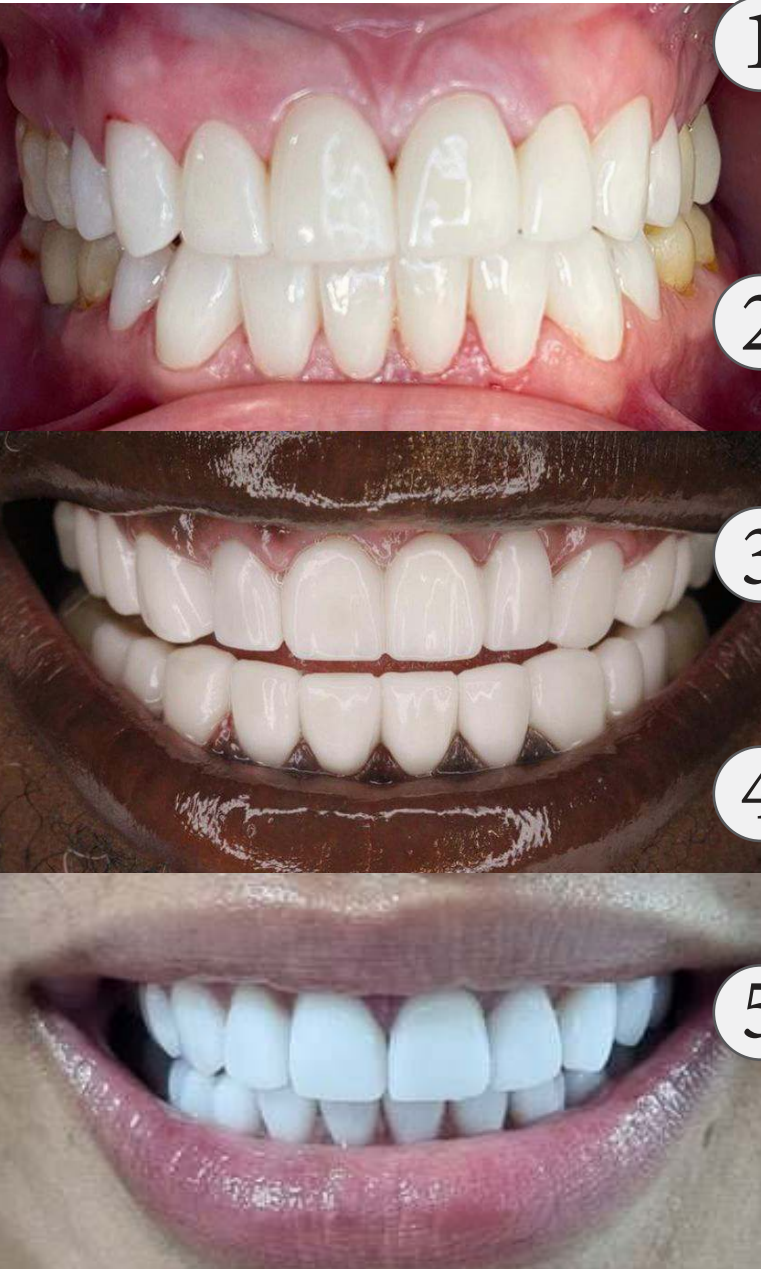

The Smile Mission

Redefining Dental Prices Because Everyone Deserves to Smile

1 SPECIAL DESING VENEERS

- Not recommended (almost never done at the office)
- Not Prepped on back of tooth
- Emax

\$ 999 /tooth

2 PREMIUM VENEERS

- Top Quality
- Lifetime Duration

\$ 900 /tooth ^{Cash Price} \$ 800 /tooth

3 BASIC VENEERS

- Basic Porcelain/Zirconia
- Remakes not allowed

\$ 600 /tooth ^{Cash Price} \$ 550 /tooth

4 COMPOSITE VENEERS

- Less Resistant
- Likely to stain

\$ 400 /tooth ^{Cash Price} \$ 350 /tooth

5 SNAP ON VENEERS

- Only put on as temporary (When in public)
- Removed for eating
- No cutting of natural teeth

^{One Arch} \$ 600 ^{Both Arches} \$ 999